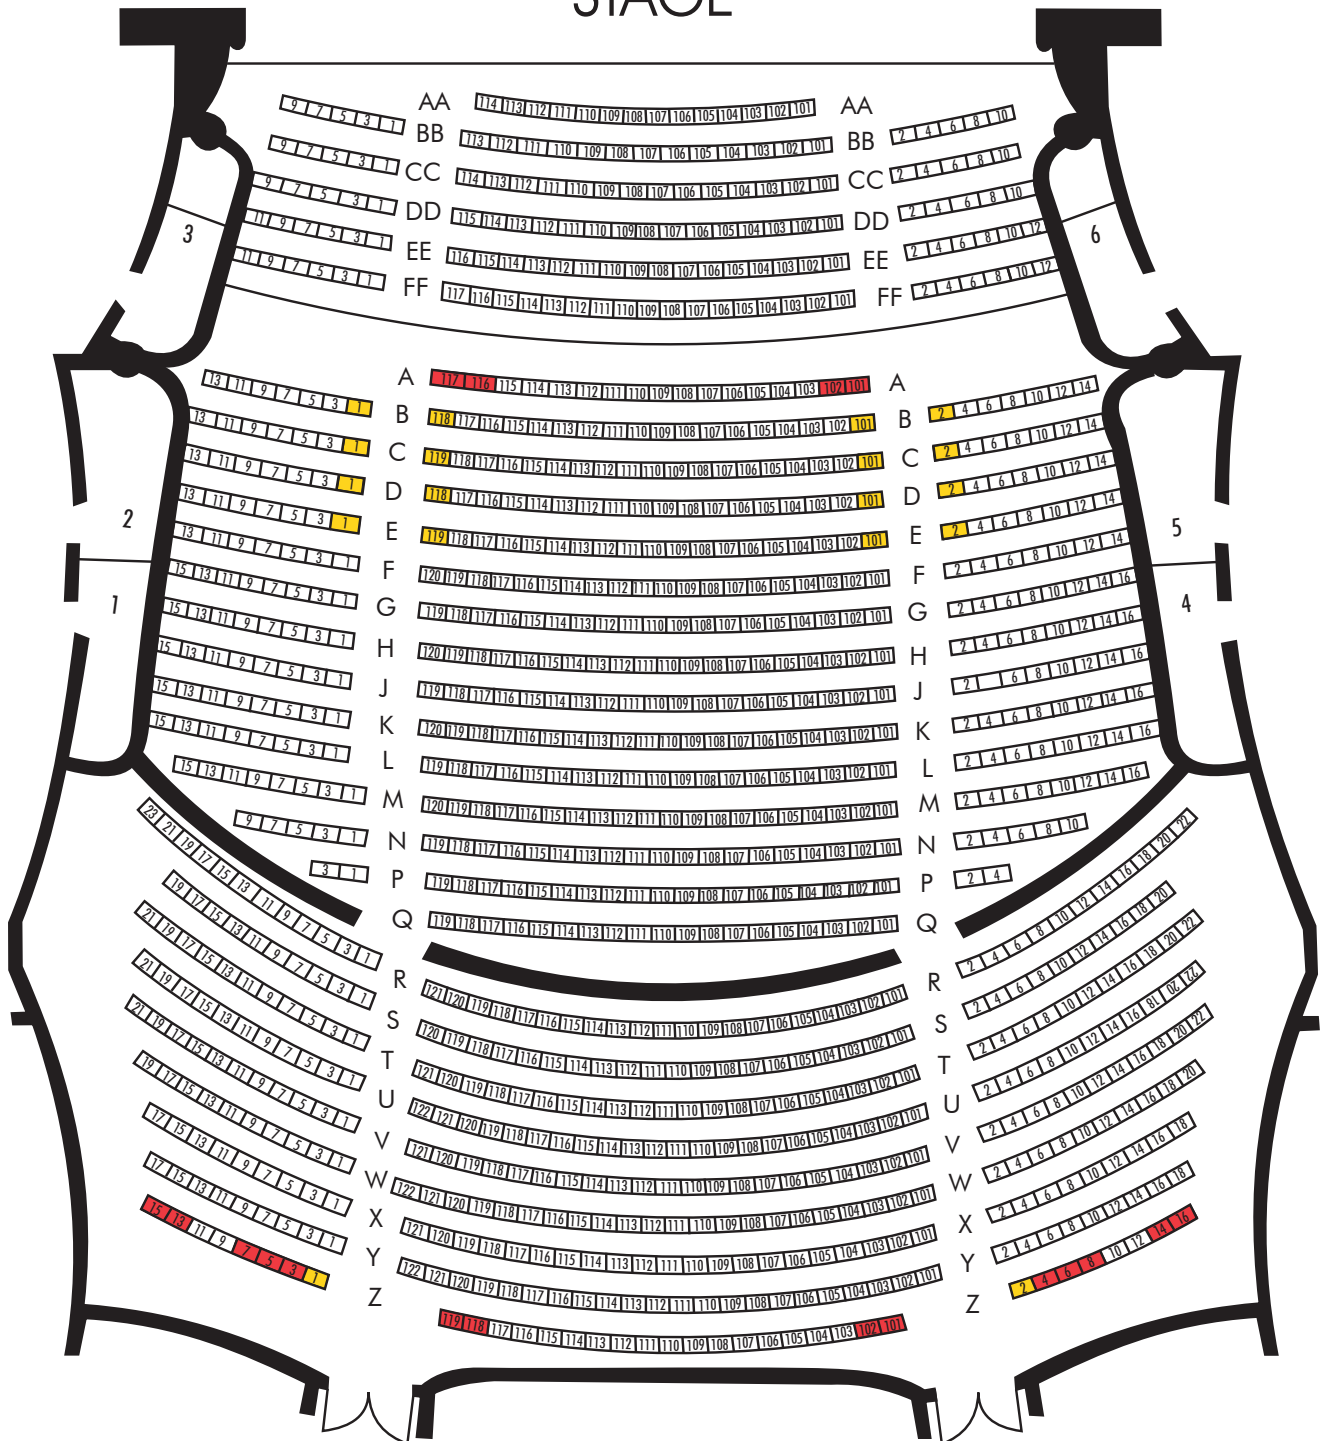

**Handicap Accessible Seating**

- Wheelchair accessible (seats can be removed)
- Handicap accessible (seats can not be removed)

STAGE

ORCHESTRA LEVEL SEATING CHART

Handicap Accessible Seating

- Wheelchair accessible (seats can be removed)
- Handicap accessible (seats can not be removed)

STAGE

FIRST BALCONY SEATING CHART

**avampato**  
DISCOVERY MUSEUM  
AT THE CLAY CENTER

ELECTRICKY™ THEATER