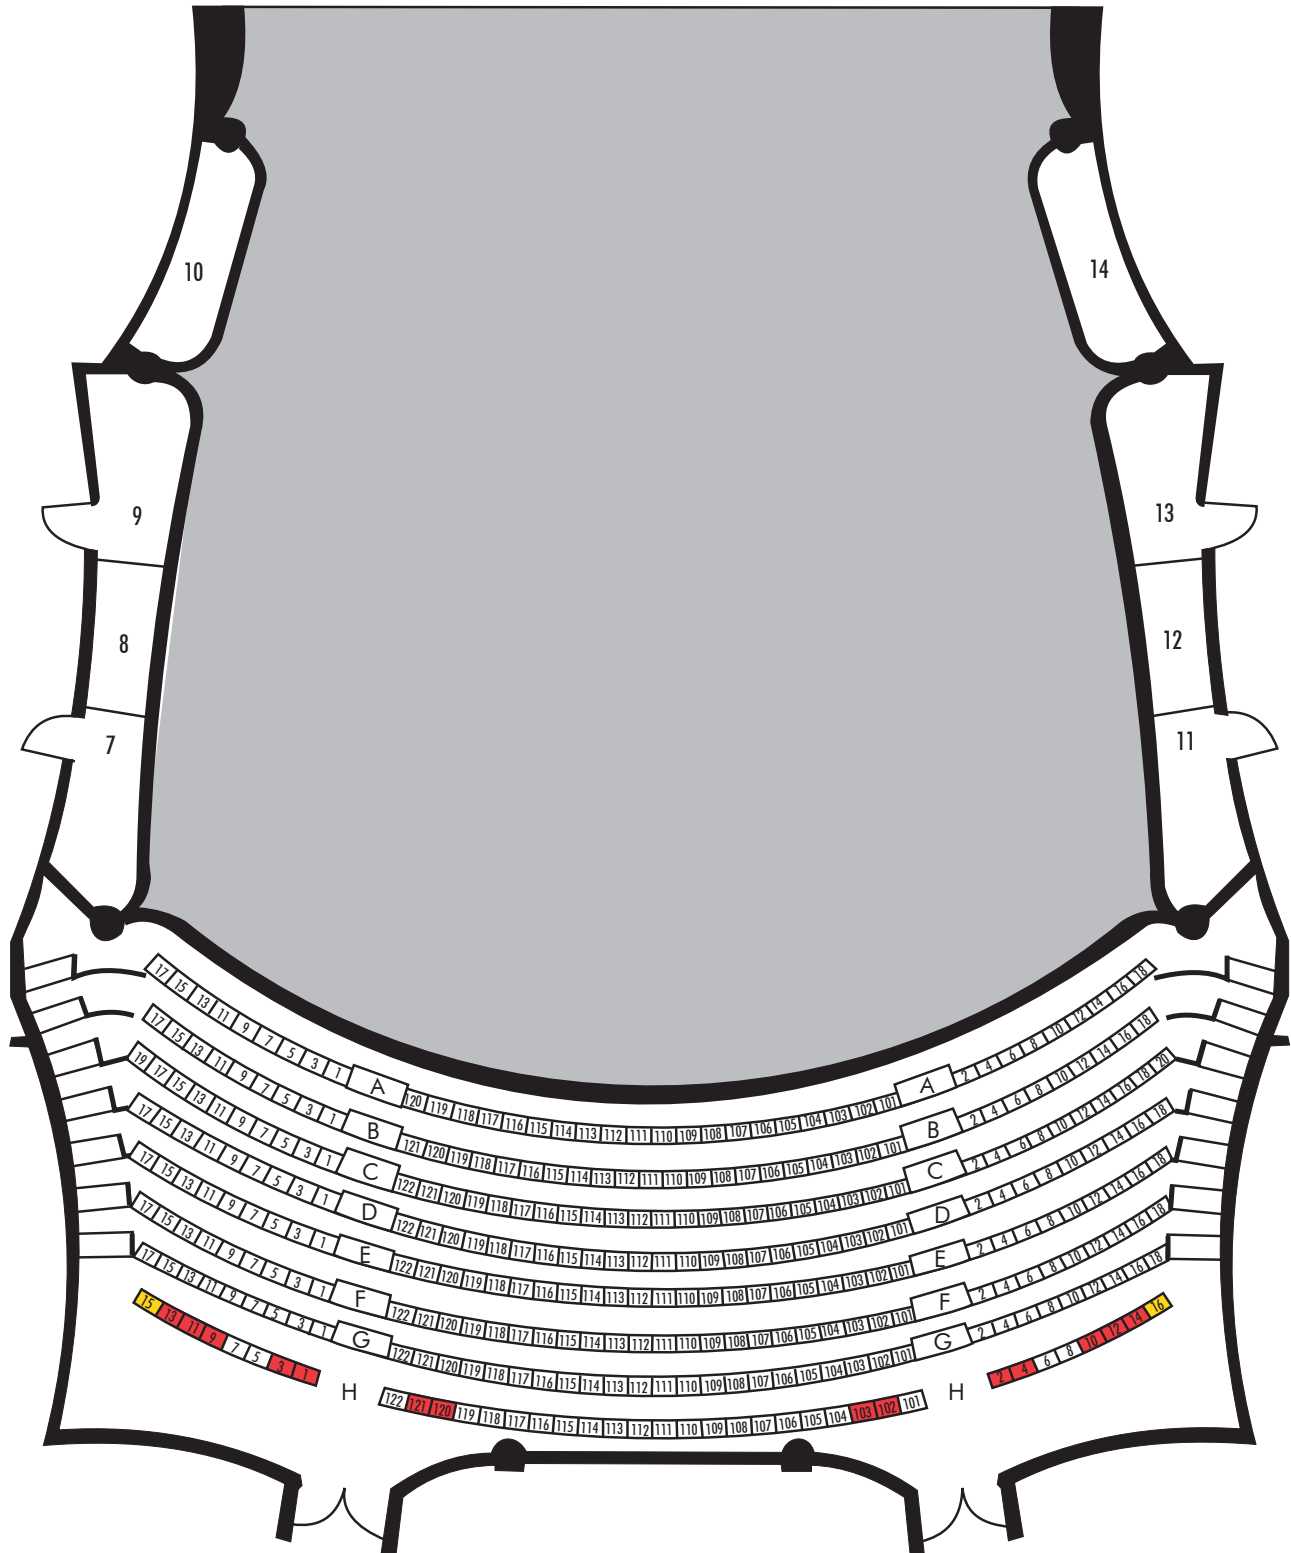

**Handicap Accessible Seating**

- Wheelchair accessible (seats can be removed)
- Handicap accessible (seats can not be removed)

STAGE

ORCHESTRA LEVEL SEATING CHART

Handicap Accessible Seating

- Wheelchair accessible (seats can be removed)
- Handicap accessible (seats can not be removed)

STAGE

FIRST BALCONY SEATING CHART

**avampato**  
DISCOVERY MUSEUM  
AT THE CLAY CENTER

ELECTRICKY™ THEATER